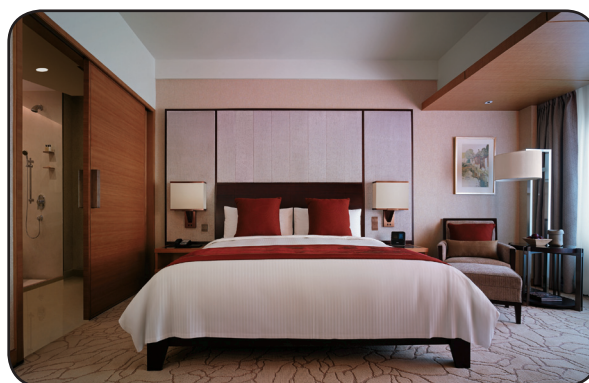

## **Kerry Hotel Pudong, Shanghai \* \* \* \* \***

The luxurious Kerry Hotel Pudong, Shanghai is located opposite the scenic Century Park, in close distance to Shanghai New International Expo Centre.

The hotel opened in February 2011 and features 574 rooms equipped with all modern amenities like cable TV and wireless Internet access. Kerry Hotel Pudong features an indoor pool, sauna, jacuzzi, steam bath and a well-equipped fitness centre. The Kerry restaurant serves a selection of Chinese and Western dishes.

Kerry Hotel Pudong is a good and comfortable choice if you are attending an exhibition at the New International Expo Centre.

**Please contact China Experience for best available rates**

### **Facilities**

- High speed Internet
- Indoor Swimming pool
- Meeting rooms
- Fitness center (open 24h)
- Massage, Sauna & Jacuzzi
- Spinning studio
- Business center
- Cable / satellite TV
- Restaurants